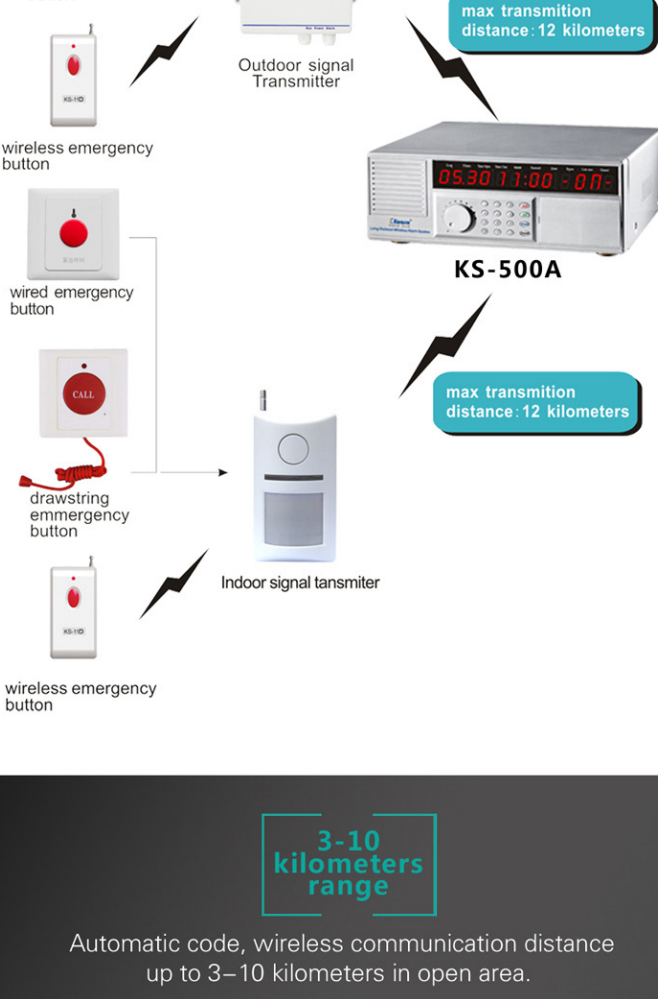

One-button Press SOS alarm system solution Wireless Long Distance Communication Alarm System

The Main Function

- One-button Alarm
- 3-10 kilometers range
- Central Monitor Software
- Alarm Location on Map

Multiple Places Compatible

One-button SOS alarm system for geracomium, hospital, school, shopping malls, hotels, company, prison and so on.

Alarm System Diagram

3-10 kilometers range

Automatic code, wireless communication distance up to 3-10 kilometers in open area.

No need for wiring, easy construction, installation and maintenance, short installation period, saving manpower costs.

999 Zones

Large capacity, up to 999 defense area.

One key call for help, the alarm is quick and timely, and the signal is received stably and reliably.

INTRODUCTION OF ACCESSORIES

KS-11D
Wireless Panic Button
Radiation distance: 800m (in the open area).Wireless radiation circuit exerts SAW resonator. Frequency stabilization.

KS-18A
Wired Panic Button
Working Voltage: 12V DC
Use key to reset.